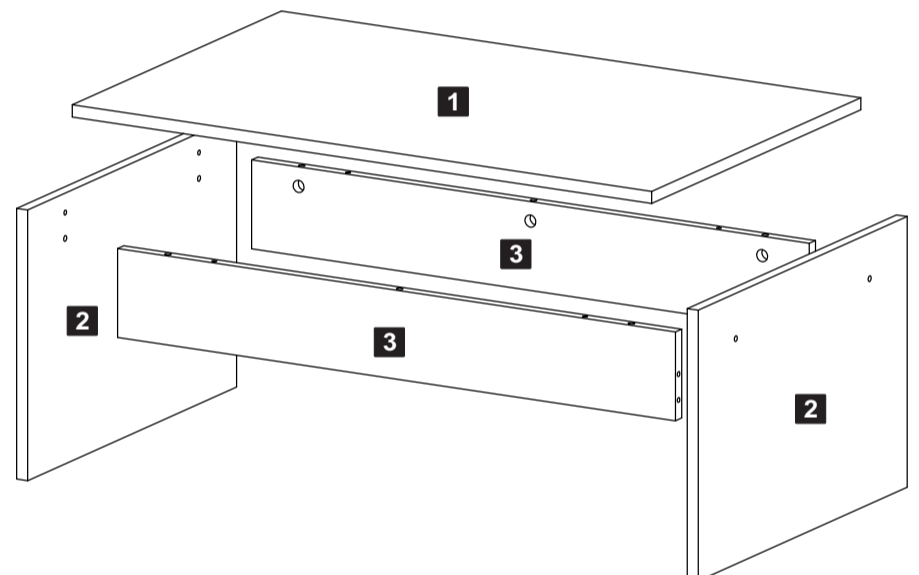

Descrição	Descripción	Description	Qty
1- Tampo (800x500x15mm)	1-Tapa	1-Top	1
2- Lateral (335x500x15mm)	2-Lateral	2-Side	2
3- Travessa (770x110x15mm)	3-Travesaño	3-Sleepers	2