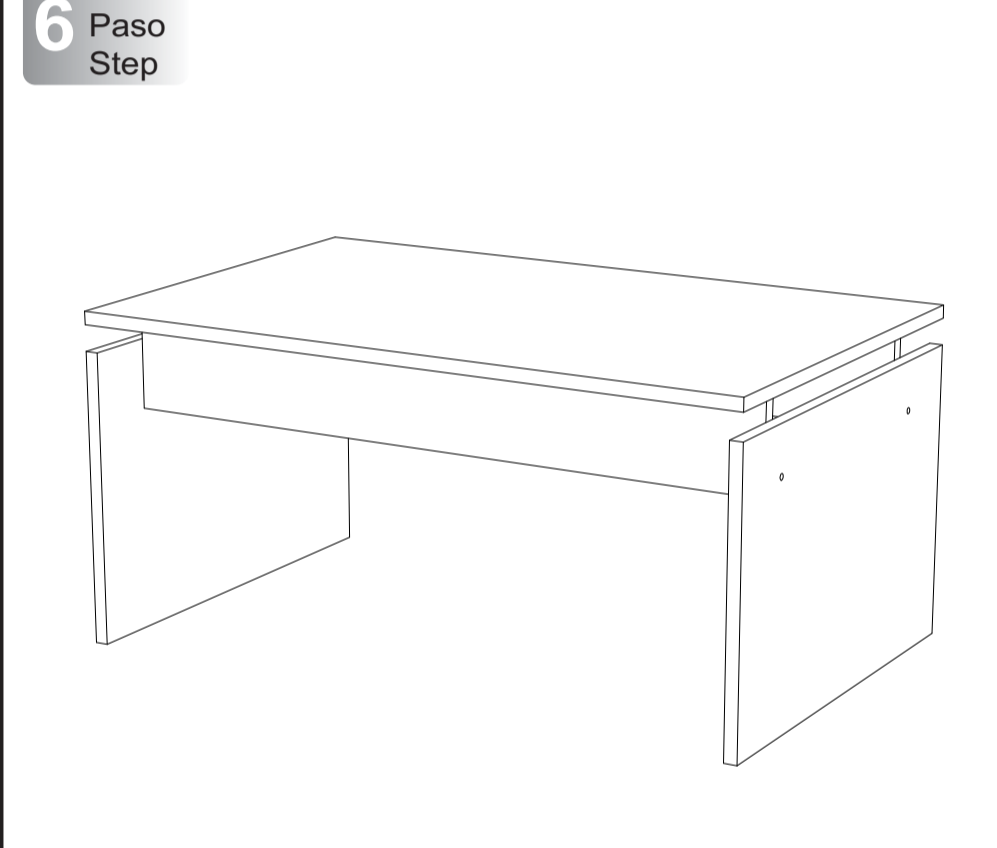

Garantia

Este certificado de Garantia é uma vantagem adicional oferecida ao consumidor, porém para que o mesmo tenha validade é imprescindível que seja apresentada a NOTA FISCAL de compra do produto.

Com este produto, a **Artely** tem como objetivo atender plenamente o proprietário-consumidor, proporcionando a garantia na forma aqui estabelecida, pelo período de três meses a partir da data da nota fiscal de compra. A **Artely** restringe a sua responsabilidade à substituição gratuita das peças defeituosas, em caso de defeitos ou avarias devidamente constatados como sendo de fabricação, durante a vigência desta garantia.

A **Artely** declara a garantia nula e sem efeito se o produto for alterado, adulterado, molhado ou consertado e ainda pela prática de montagem inadequada ou mau uso. Também será considerada nula em casos de força maior, como aqueles causados por agentes da Natureza (chuvas, incêndios, excesso de umidade...) e eventos externos como objetos arrastados sobre a superfície do móvel (ex.: TV, DVD, aparelho de som, objetos decorativos...).

Para exercer seus direitos de comprador é importante que antes de montar seu produto você leia com atenção as instruções de cada passo do manual de montagem que acompanha o móvel.

Caso o produto não esteja em conformidade, entre em contato com a loja onde efetuou a compra ou com o nosso Serviço de Atendimento ao Cliente através do e-mail assistencia@artely.com.br ou pelo fone 41 3381 5000 e faça sua reclamação, apontando os defeitos técnicos observados, que teremos o maior prazer em atendê-lo. Para agilizar o seu atendimento, tenha sempre em mãos o manual de montagem com os respectivos números das peças defeituosas, conforme descritas no manual.

ARTELY®
Complementos para Sala