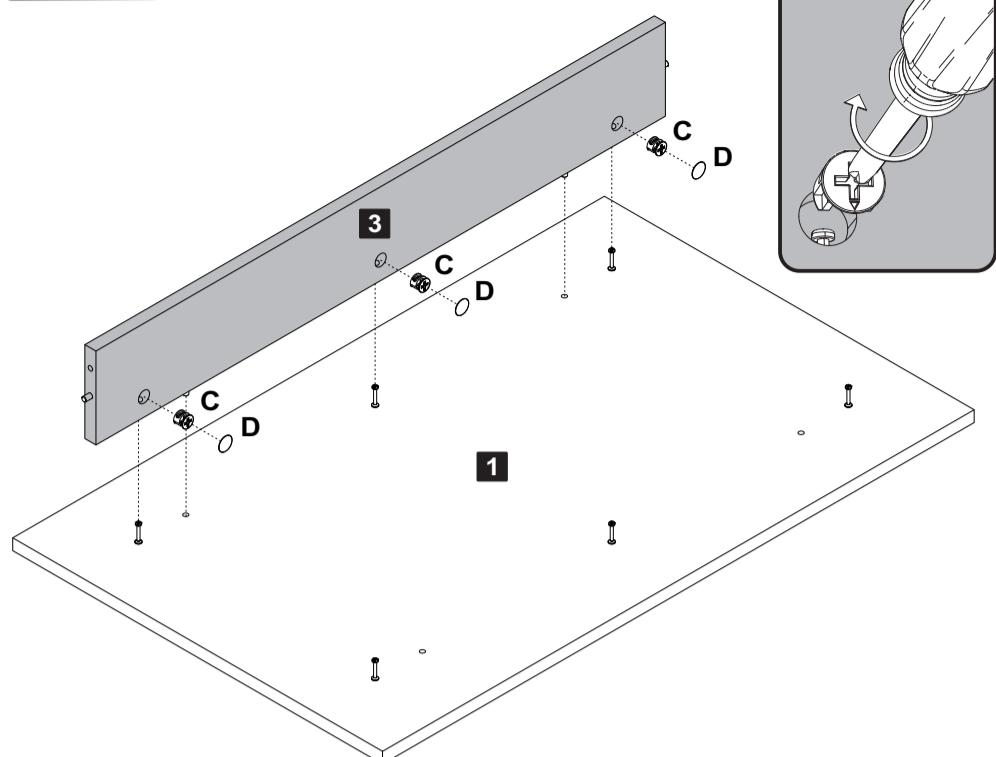

3
Passo
Paso
Step

C Tambor 03 D Tapa Furo Adesivo 03

4
Passo
Paso
Step