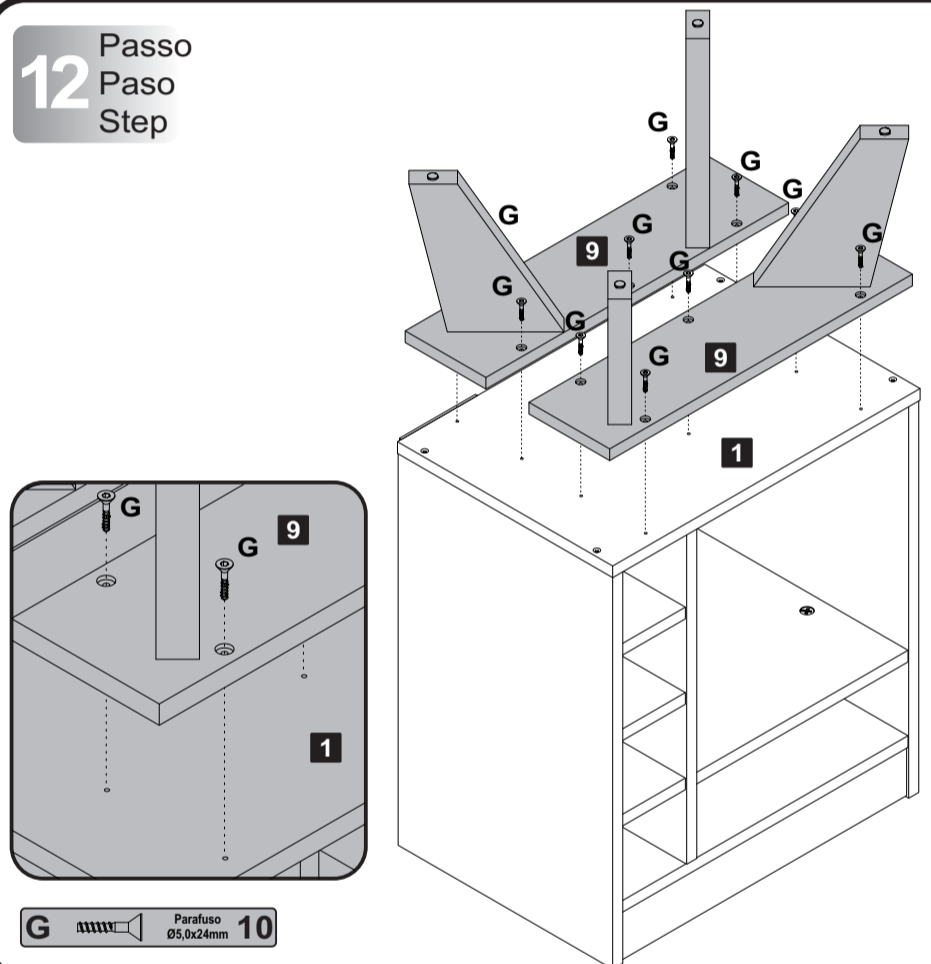

H Parafuso Ø5,0x40mm 08

12
Passo
Paso
Step

G Parafuso Ø5,0x24mm 10

13
Passo
Paso
Step